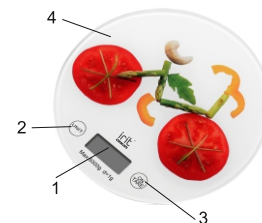

Using

- Open the battery slot. Insert two AAA batteries (1,5V).
- Pay your attention to the polarity of the batteries, if they will be inserted wrong, the appliance will not work. Then close the slot.
- If there is sign "LO" (full discharge), appliance will be automatically disconnected. Change a battery.
- Put the scales on a flat, hard surface. Otherwise the result may be incorrect.
- Push the button ON/TARE. When display show "0", you can start weighing.
- Push the button UNIT for choosing unit of measurement.
- If you need to weigh the product in a container, firstly put on the scales tare, push the button TARE, after that you can weighing.
- Automatic switch off the scales will be after 60 seconds after using. Also you can disconnect it with the button ON, pushing it during several seconds.
- In excess of the maximum weight, the display will show "O-ld".
- Do not put on scales weights more 5 kg, it can breaking a system.

This appliance is not intended for use by persons (including children) with reduced physical, sensory or metal capabilities, or lack of experience and knowledge, unless they have been given supervision or instruction concerning use of the appliance by a person responsible for their safety.

Technical characteristics:

- Maximum weight – 5 kg
- Measurement resolution – 1 gram
- Weighing tare function
- 4-digit LCD display
- Indication of overloading
- 2xAAA batteries included

RATED SERVICE LIFE - 2 YEARS.

The date of manufacture is marked on the packaging.

The importer retains his right to make changes in appearance and completeness of the item without preliminary notification to the customer.

For household usage only.

Do not leave unattended!

Made in China